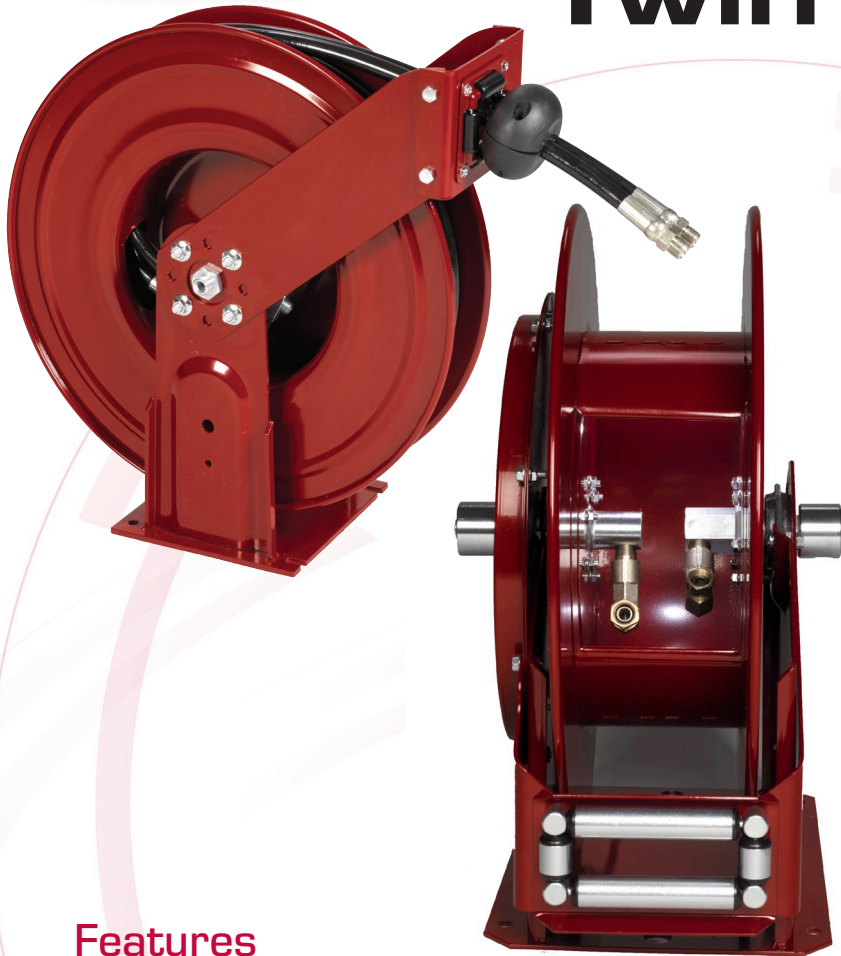

# Twin Hose Reel

Alemite's new twin hose reels are constructed to the same high quality standards as all of our reels. Our reels feature rigid construction, sealed design, and high volume capacity, making them the ideal choice for a variety of rugged outdoor uses. Applications include hydraulic cylinders, tools, and equipment. These reels are available in severe duty, a narrow double post, and a high capacity double post designs.

## Features

- Sealed spring cassette protects the power spring from corrosion caused by water and dirt  
Lifetime warranty on spring
- Sealed rollers eliminate contamination that can bind the hose guide rollers
- Superior bearing performance reduces torque load on power spring for smooth retraction and durability
- Outlet port swivel nut makes installing the delivery hose quick and easy
- Adjustable arm allows for mounting on a floor, ceiling or wall. Narrow width allows for more reels to be mounted along a truck bed
- Double arm provides extra support for a larger hose during use. Four-corner bolthole pattern on outside of base provides extra stability
- High-volume capacity flow passage reduces fill rate time and improves efficiency
- Capable of handling up to 80' of 1/2" diameter hose
- Single body swivel which provides more bearing length for better support reducing the wear.  
(Narrow Double Post and Severe Duty Reel Models)

Product #	Description	Bare Reel	Delivery Hose Spec.	Reel Inlet	Delivery Hose Outlet	Hose Stop	Pressure (psi)	(bars)
8078-S	3/8" X 30' Twin Hose Severe Duty Reel Ass'y	7339	340326-30	3/8" NPSM (f)	3/8" NPTF (m)	339389-3	3000	207
8080-K	3/8" X 80' Twin Hose High Capacity Reel Ass'y	7343	340326-80	3/8" NPSM (f)	3/8" NPTF (m)	339389-3	3000	207
8080-L	1/2" x 80' Twin Hose High Capacity Reel Ass'y	7344	340328-80	1/2" NPSM(f)	1/2" NPTF(m)	339389-4	3000	207
8081-H	3/8" x 30' Twin Hose Narrow Double Post Reel Ass'y	7374	340326-30	3/8" NPSM(f)	3/8" NPTF(m)	339389-3	3000	207